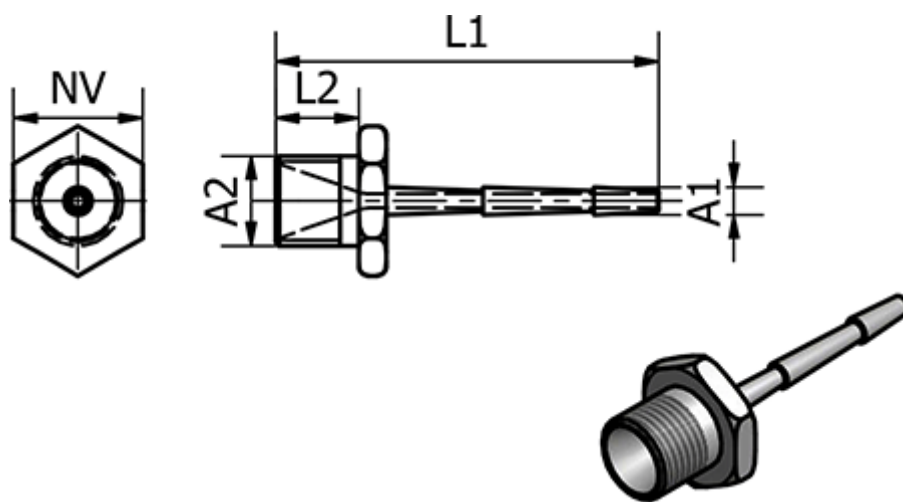

Data Sheet

Article number: 586239FES

Description: Tube Connector 239.F-ES, Ø9 - G 3/8"
Stainless

Measures

Ext. Hose Diameter A1	= 9
L1	= 48.5
L2	= 10
NV	= 19
Thread A2	= G 3/8"